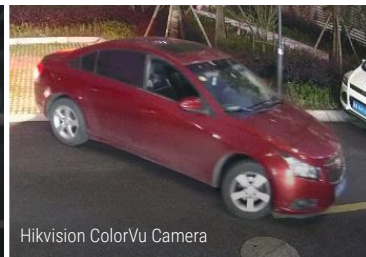

ColorVu

FULL COLOR IN COMPLETE DARKNESS

Imagine capturing vivid, colorful details, in total darkness. Hikvision ColorVu delivers this and more.

ColorVu offers a wide array of benefits:

- Clear, full color images—day and night—with brilliant detail and clarity for more rapid identification of suspects.
- Improved safety for employees and customers walking in parking lots or other poorly lit areas at all times of day and night. It illuminates darkened walkways within cities, buildings, or on campuses.
- Around the clock, it reduces risk and enhances details when reviewing footage after an incident.