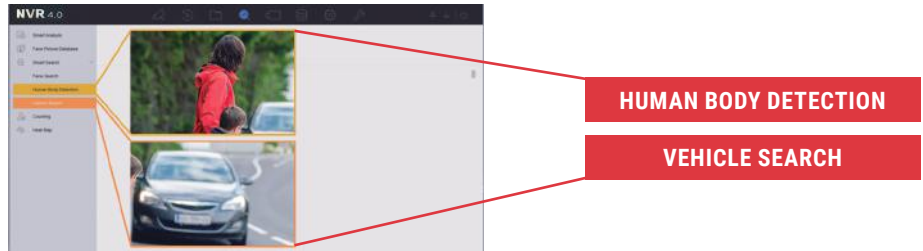

Quick Target Search: This feature saves time by identifying footage of people and vehicles automatically, so staff do not have to search footage manually.

Strobe Lighting and Audio Alarm Message: Enhances deterrence. Once a potential intruder has been accurately detected, the AcuSense camera triggers the built-in strobe light and audio alarm to warn the intruder before they act. (SL models)