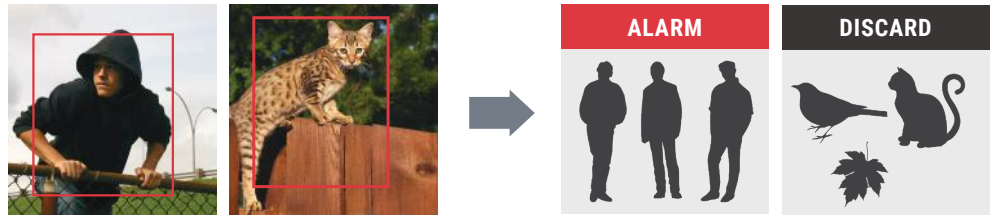

Key AcuSense benefits:

False Alarm Reduction: Avoid wasting time and money on non-threatening events, with quicker and more accurate intrusion detection.