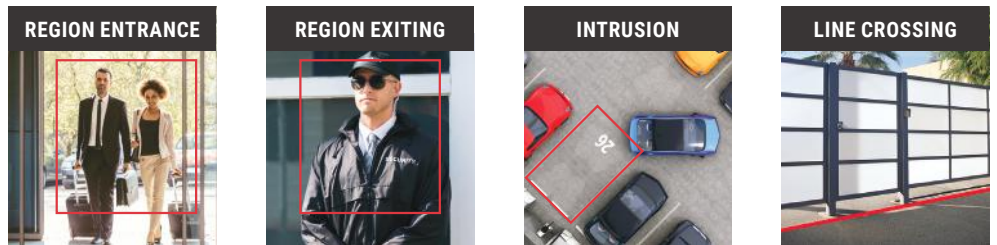

Ideal application: Entrances and exits, perimeter fences, restricted spaces, parking lots, outdoor storage, car lots, construction sites and more.